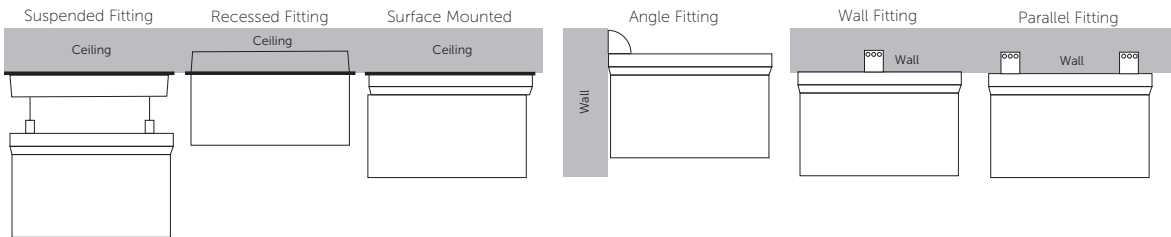

LED Emergency 6 in 1 Exit Blade

- Ability to be displayed in 6 different ways; Surface / Suspended / Recessed / Wall / Parallel / Angled Mounting
- Selectable Self Test or Manual Emergency Mode
- Suitable for commercial and industrial installations
- Different legend options available
- Maintained / Non Maintained
- Viewable from both sides
- Viewing distance 25m

5 Year Silver Warranty

Code	W	Description	Temp	Viewing Distance	WxHxD
09066V2	2	LED Emergency 6 in 1 Exit Blade. Including New (ISO) Up Legend (White Version)	6500K	25M	267x170x34
09130	2	LED Emergency 6 in 1 Exit Blade. Including New (ISO) Up Legend (Black Version)	6500K	25M	267x170x34
09067V2	-	New Legend Reversible Left & Right	-	-	-
09068V2	-	New Legend Down	-	-	-