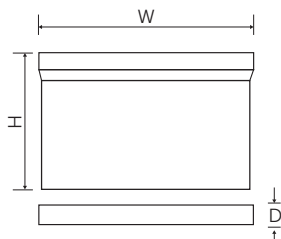

LED Emergency 6 in 1 Exit Blade

- Ability to be displayed in 6 different ways; Surface / Suspended / Recessed / Wall / Parallel / Angled Mounting
- Selectable Self Test or Manual Emergency Mode
- Suitable for commercial and industrial installations
- Different legend options available
- Maintained / Non Maintained
- Viewable from both sides
- Viewing distance 25m

5 Year Silver Warranty

Code	W	Description	Temp	Viewing Distance	WxHxD
09066V2	2	LED Emergency 6 in 1 Exit Blade. Including New (ISO) Up Legend (White Version)	6500K	25M	267x170x34
09130	2	LED Emergency 6 in 1 Exit Blade. Including New (ISO) Up Legend (Black Version)	6500K	25M	267x170x34
09067V2	-	New Legend Reversible Left & Right	-	-	-
09068V2	-	New Legend Down	-	-	-